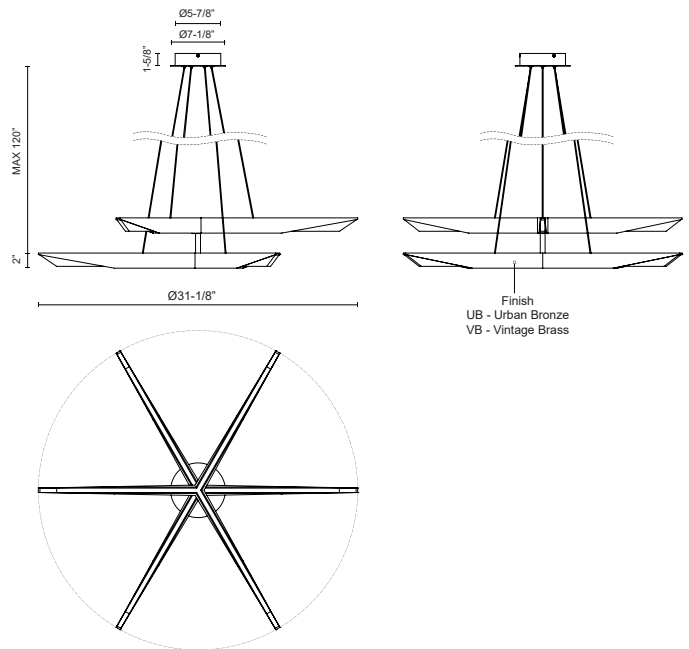

- Sleek, geometric shapes
- Integrated LED, no need for bulbs
- Light Guide technology provides an ample glow throughout
- Vintage Brass or Urban Bronze finishes
- Mounting Options: Horizontal or Vertical (VL AND WS ONLY)

SPECIFICATION DETAILS

<b>Fixture Dimensions</b>	D31-1/8" x H2"
<b>Light Source</b>	LED with DC Driver
<b>Wattage</b>	49W
<b>Total Lumens</b>	3725lm
<b>Delivered Lumens</b>	2335lm*
<b>Voltage</b>	120-277V
<b>Color Temperature</b>	3000K
<b>CRI (Ra)</b>	90CRI
<b>Optional Color Temps</b>	2700K - 5000K Available, Minimum Order Quantities Apply
<b>LED Rated Life</b>	50,000 hours
<b>Dimming</b>	100% - 10%, TRIAC or ELV Dimmer (Not Included) or 0-10V Dimmer (Not Included)
<b>Diffuser Details</b>	Frosted Acrylic Light Guide
<b>Adjustable</b>	Yes
<b>Wire Length</b>	120" Max
<b>Wire Type</b>	Black
<b>Minimum Hang Height</b>	20"
<b>Sloped Ceiling Adaptable</b>	Yes
<b>Location</b>	Dry
<b>Illumination Direction</b>	Down
<b>Canopy Dimensions</b>	D7-1/8" x H1-5/8"
<b>Material</b>	Steel + Acrylic
<b>Paint Finish</b>	UB01; VB01;